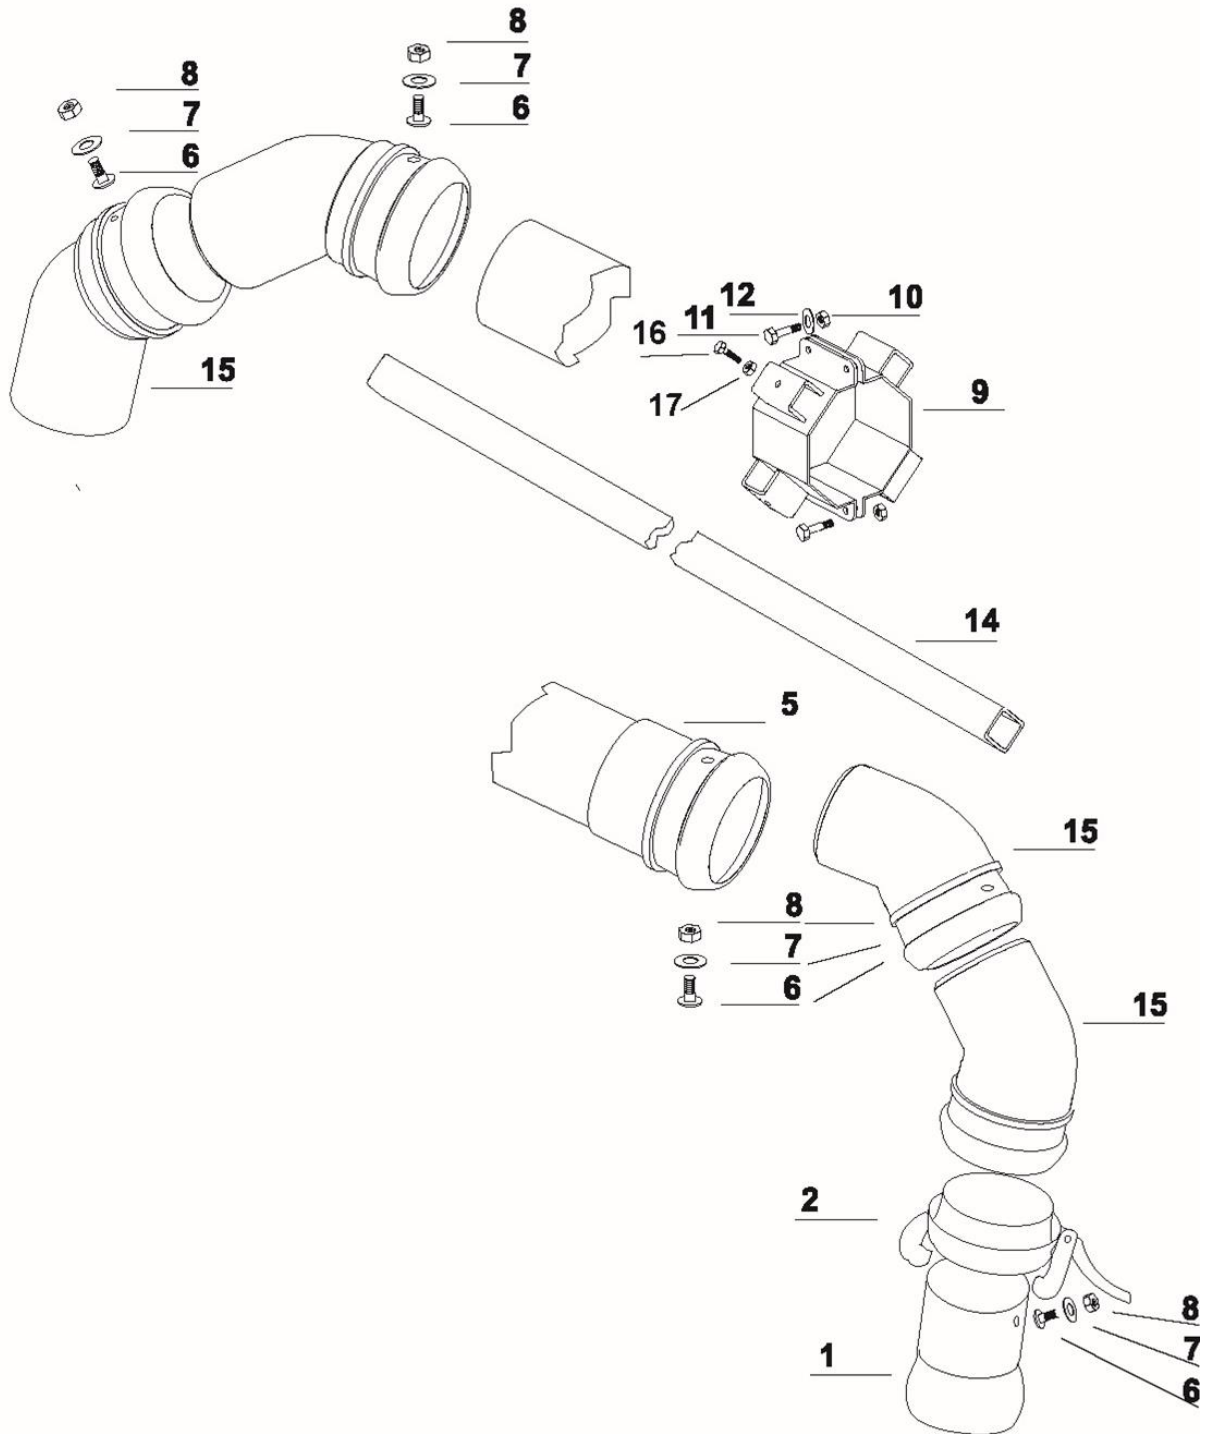

Spare parts catalogue

DUUN

Slurry pump SP200

Group: 131-2-3

Rod pump loading system

Edition: 0205

Spare parts catalogue

DUUN

Slurry pump SP200

Group: 131-2-3	Loading system rod pump	Edition: 0205

Pos.no.	Qty.	Designation	Article no.	Comment
1	1	Bauer coupling 6" male w/tube socket,ø159	2957105	
2	1	Clamping ring for bauer connection 6 "	2957109	
5	1	Plastic tube PP 6 "w/ sleeve L: 4m	2244216	
6	5	Locking head screw M8x25	2441246	
7	5	Washer M8 hot galvanized	2539048	
8	5	Hexagon nut M8 hot galvanized	2481809	
9	2	Loading tube rack	1312026	
10	4	Locking nut M8 galvanized	2483609	
11	4	Hexagon screw M8x25 hot galvanized	2427246	
12	4	Washer M8 hot galvanized	2539048	
13	4	Hexagon nut M8 hot galvanized	2481809	
14	2	Support legs for rack L: 3m	1311899	
15	4	Plastic bend PP 45'	2245080	
16	2	Hexagon screw M12x35 hot galvanized.8.8	2427350	
17	2	Nut 6kt m12 hot galvanized.8.8	2481811