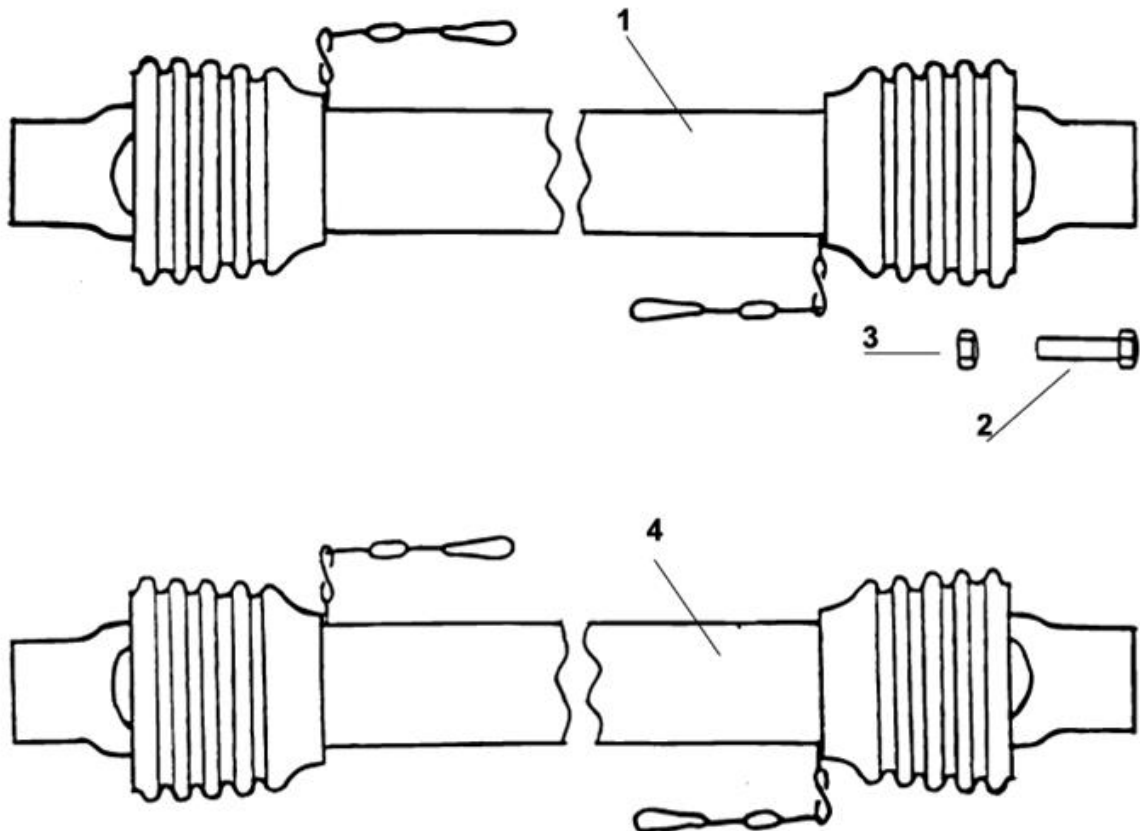

Spare parts catalogue

DUUN

Slurry pump SP200

Group: 131-2-3 | Power transmission shaft combi - inclined pump | Edition: 0205

Spare parts catalogue

DUUN

Slurry pump SP200

Group: 131-2-3	Power transmission shaft combi - inclined pump	Edition: 0205

Pos.no.	Qty.	Designation	Article no.	Comment
1	1	Power transmission shaft L=610 w/cutt.b.	2962146	to 2009
1	1	Power transmission shaft 810 without cutt.b AB4	2962164	from 2009
2	1	Hexagon screw M8x50 qval. 8.8	2422256	
3	1	Hexagon nut M8 qval.8.8	2481609	
4	1	Power transmission shaft L=1410 without/cutt.b.	2962147	to 2009
4	1	Power transmission shaft 1410 w/cutt.b. AB4	2962148	from 2009