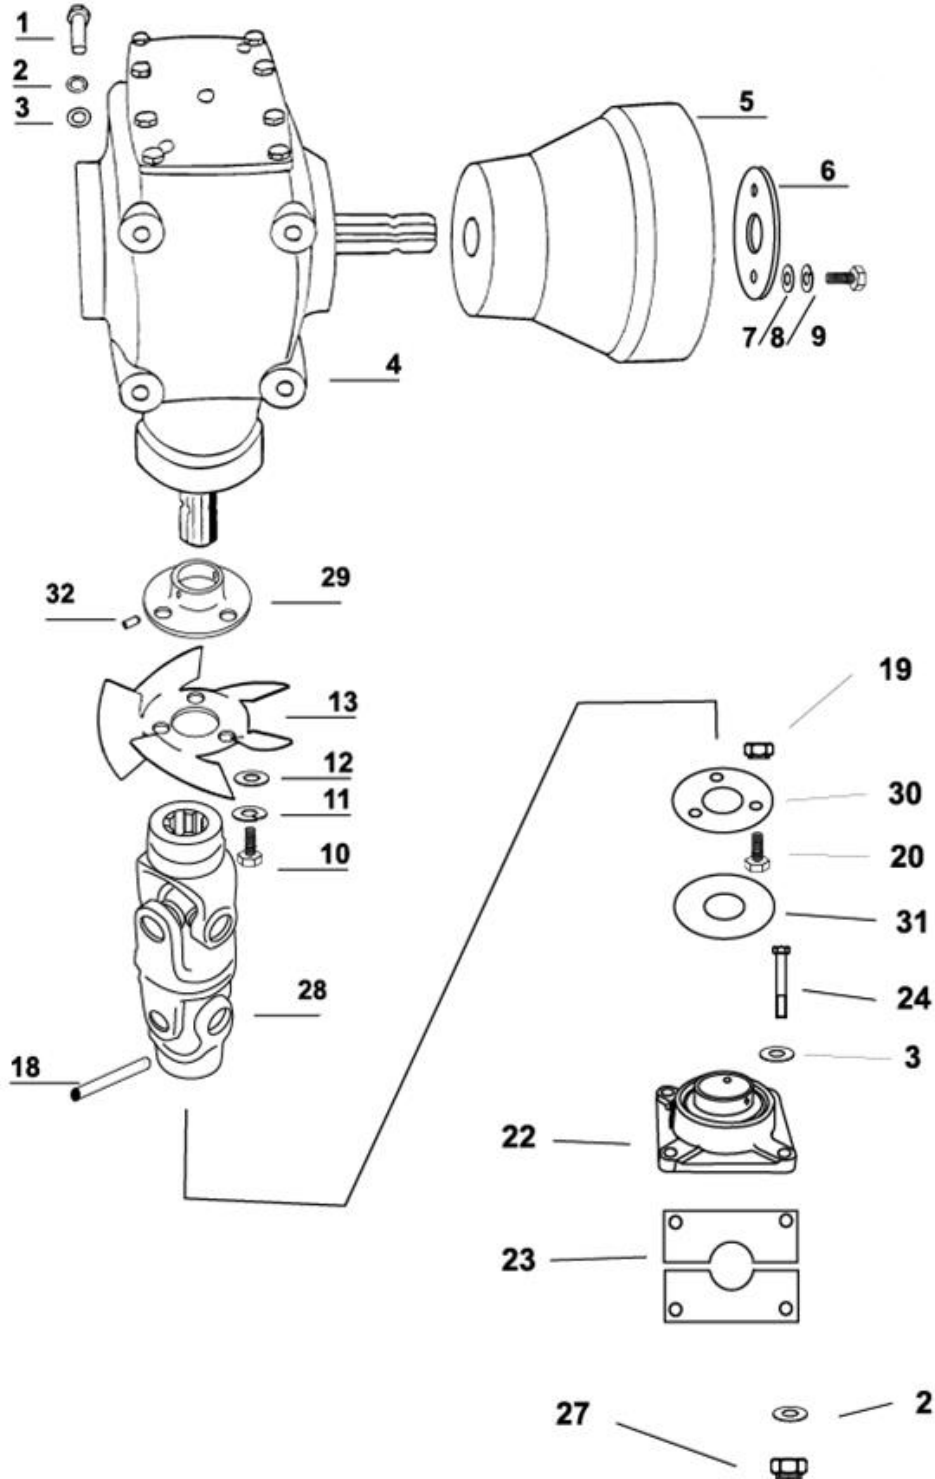

Spare parts catalogue

DUUN

Slurry pump SP200

Group: 131-2-3

Gearbox, couplings, bearings

Edition: 0205

Spare parts catalogue

DUUN

Slurry pump SP200

Group: 131-2-3	Gearbox, couplings, bearings	Edition: 0205

Pos.no.	Qty.	Designation	Article no.	Comment
1	4	Hexagon screw M16x30 hot galvanized	2427485	
2	8	Spring washer M16 galvanized	2534078	
3	8	Washer M16 hot galvanized	2539078	
4	1	Gearbox	2961122	
5	1	Protection funnel	2962135	
6	1	Fixing washer Ø125	1312379	
7	2	Washer M8 hot galvanized	2539048	
8	2	Spring washer M8 galvanized	2534047	
9	2	Hexagon screw M8x25 hot galvanized	2427246	
10	3	Hexagon screw M6x10 hot galvanized	2422196	
11	3	Spring washer M6 hot galvanized	2534039	
12	3	Washer M6 hot galvanized	2531039	
13	1	Fan	1311848	
18	1	Lock pin Ø13x70	2527130	
19	1	Nut 6kt Mech. Lock M10	2489610	
20	3	Hexagon screw M10x40 galvanized	2425303	
22	1	Flange bearing UCF X08	2954160	to 04100
22	1	Flange bearing UCF 308	2954162	from 05001
23	2	Sealing plate	1311852	
24	4	Hexagon screw M16x50 hot galvanized	2427493	to 04100
24	4	Hexagon screw M16x60 hot galvanized	2427495	from 05001
27	4	Hexagon nut M16 hot galvanized	2481813	
28	1	Double joint, type 50 (unbalanced)	2962160	
29	1	Attachment for fan	1312013	
30	1	Plate for adjustment	1312014	
31	1	Plate against flange bearing	1312015	
32	2	Unbraco M6x8	2473195	

Gear oil Mereta 150/220 – 1,5 ltr