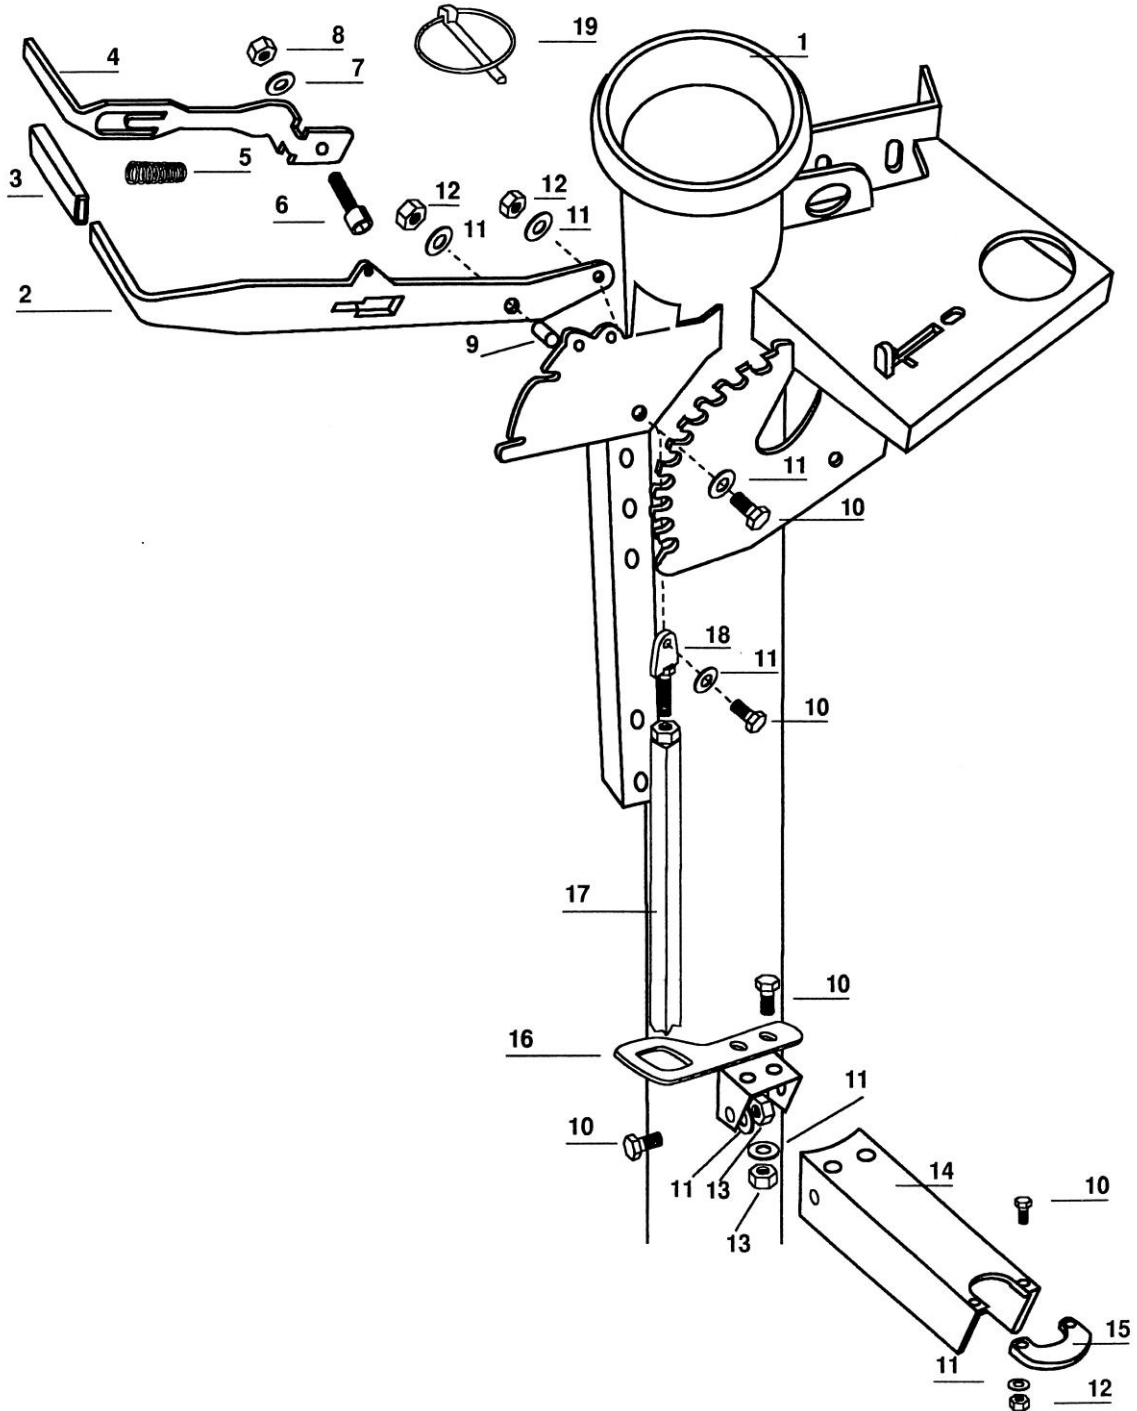

Spare parts catalogue

DUUN

Slurry pump SP200

Group: 131-2-3

Loading/stirring

Edition: 0205

Spare parts catalogue

DUUN

Slurry pump SP200

Group: 131-2-3	Loading/stirring	Edition: 0205

Pos.no.	Qty.	Designation	Article no.	Comment
1	1	Pump stem	1312335	
2	1	Handle, loading/ stirring	1312375	
3	1	Plastic handle	2245062	
4	1	Locking handle	1312354	
5	1	Spring pressure Ø15x1,75 L:45	2912014	
6	1	Unbraco M 8x16, galvanized	2472310	
7	1	Washer M8 hot galvanized	2539048	
8	1	Hexagon nut M8 lock. galvanized	2483609	
9	1	Bushing	1311880	
10	1	Hexagon screw M10x30 hot galv.	2427299	
11	10	Washer M10 hot galvanized	2539060	
12	2	Hexagon nut M10 lock. galvanized	2483610	
13	6	Hexagon nut M10 hot galvanized	2481810	
14	1	Support for strut (L- 3,4 og L-4,4)	1312383	
15	1	Locking plate for strut	1312381	
16	1	Steering for strut	1312382	
17	1	Strut, loading/stirring L-3,0	1312359	
	1	Strut, loading/stirring L-3,5	1312360	
	1	Strut, loading/stirring L-4,0	1312361	
18	1	Adjustment screw for strut	13127025	
19	1	Locking pin w/ chain, 10x45	2556127	
	1	O-ring, included in pump	2957104