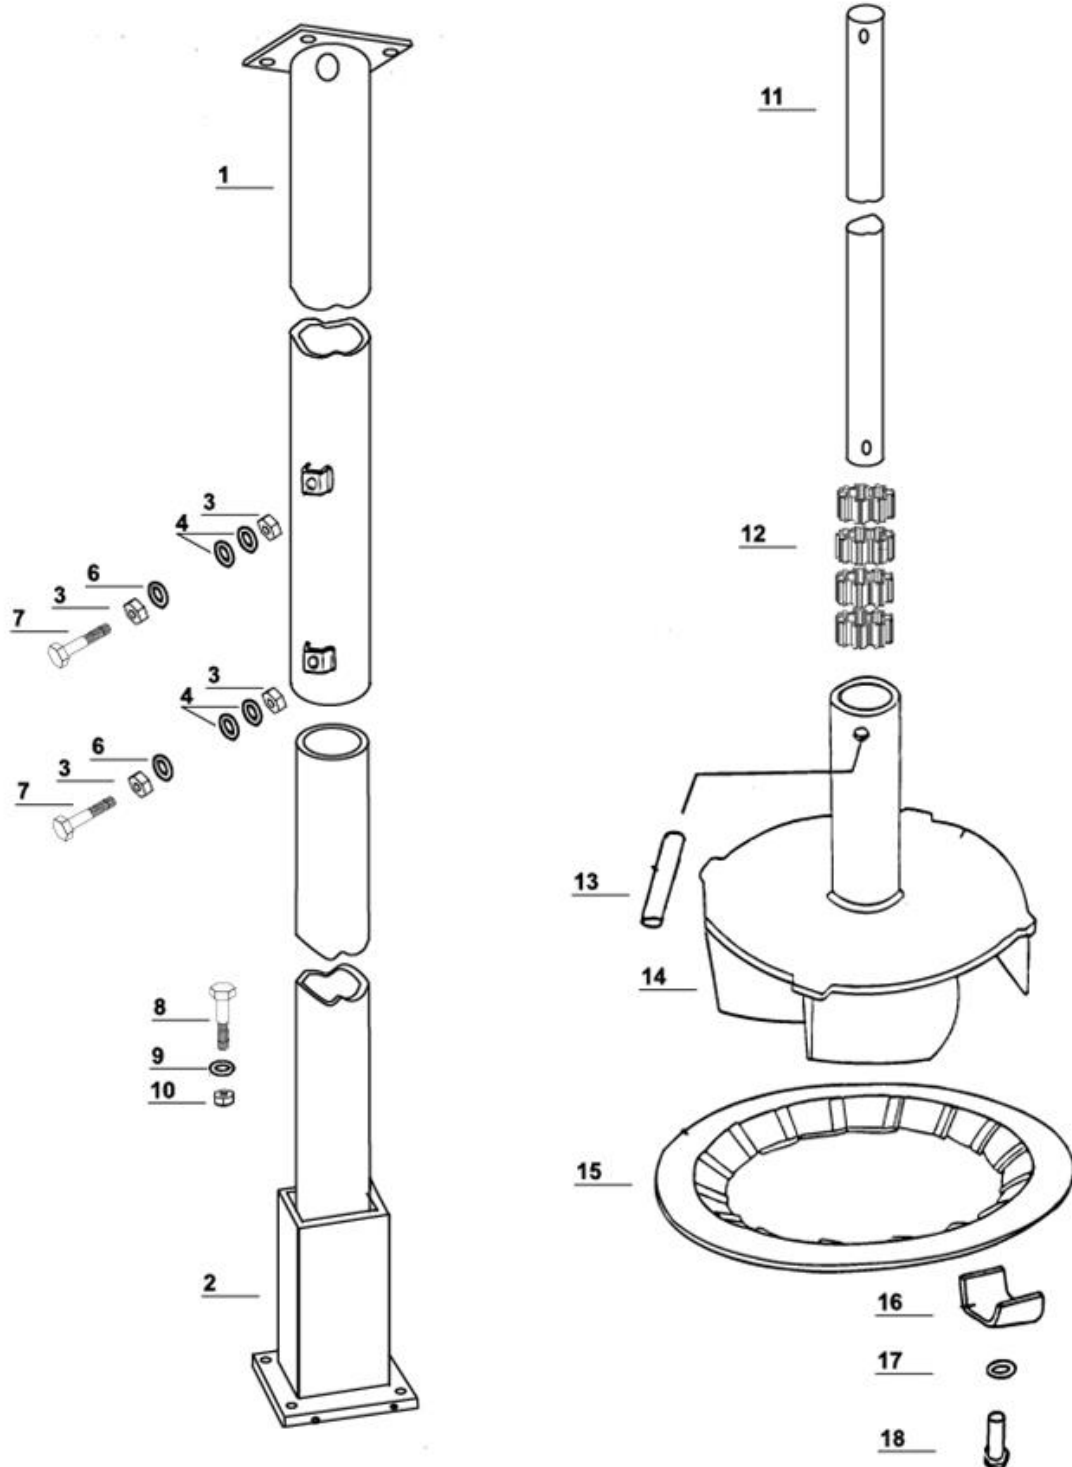

Spare parts catalogue

DUUN

Slurry pump SP200

Group: 131-2-3

Drive train and impeller

Edition: 0205

Spare parts catalogue

DUUN

Slurry pump SP200

Group: 131-2-3	Drive train and impeller	Edition: 0205

Pos.no.	Qty.	Designation	Article no.	Comment
1	1	Upper cover pipe for shaft	1311807	
2	1	Lower cover tube for shaft	1311808	
3	4	Hexagon nut M10 acid ref.	2489410	
4	8	Plastic washer w/collar Ø11,9/10,2	2245015	
6	2	Washer M10 acid ref.	2537060	
7	2	Hex screw M10x40 acid ref.	2429303	
8	4	Hex screw M10x30 hot galvanized	2427299	
9	4	Washer M10 hot galvanized	2539060	
10	4	Hex nut M10 hot galvanized	2481810	
11	1	Drive shaft Ø40 L- 3,0 m	1312371	
		Drive shaft Ø40 L- 3,5m	1312372	
		Drive shaft Ø40 L- 4,0 m	1312373	
12	4	Bearing for impeller	2245028	
13	1	Break pin Ø12x60	2527124	
14	1	Impeller	1312332	
15	1	Cutting ring	1312331	
16	4	Clamp iron	1311904	
17	4	Washer M12 hot galvanized	2539069	
18	4	Hexagon screw M12x35 hot galvanized	2427350