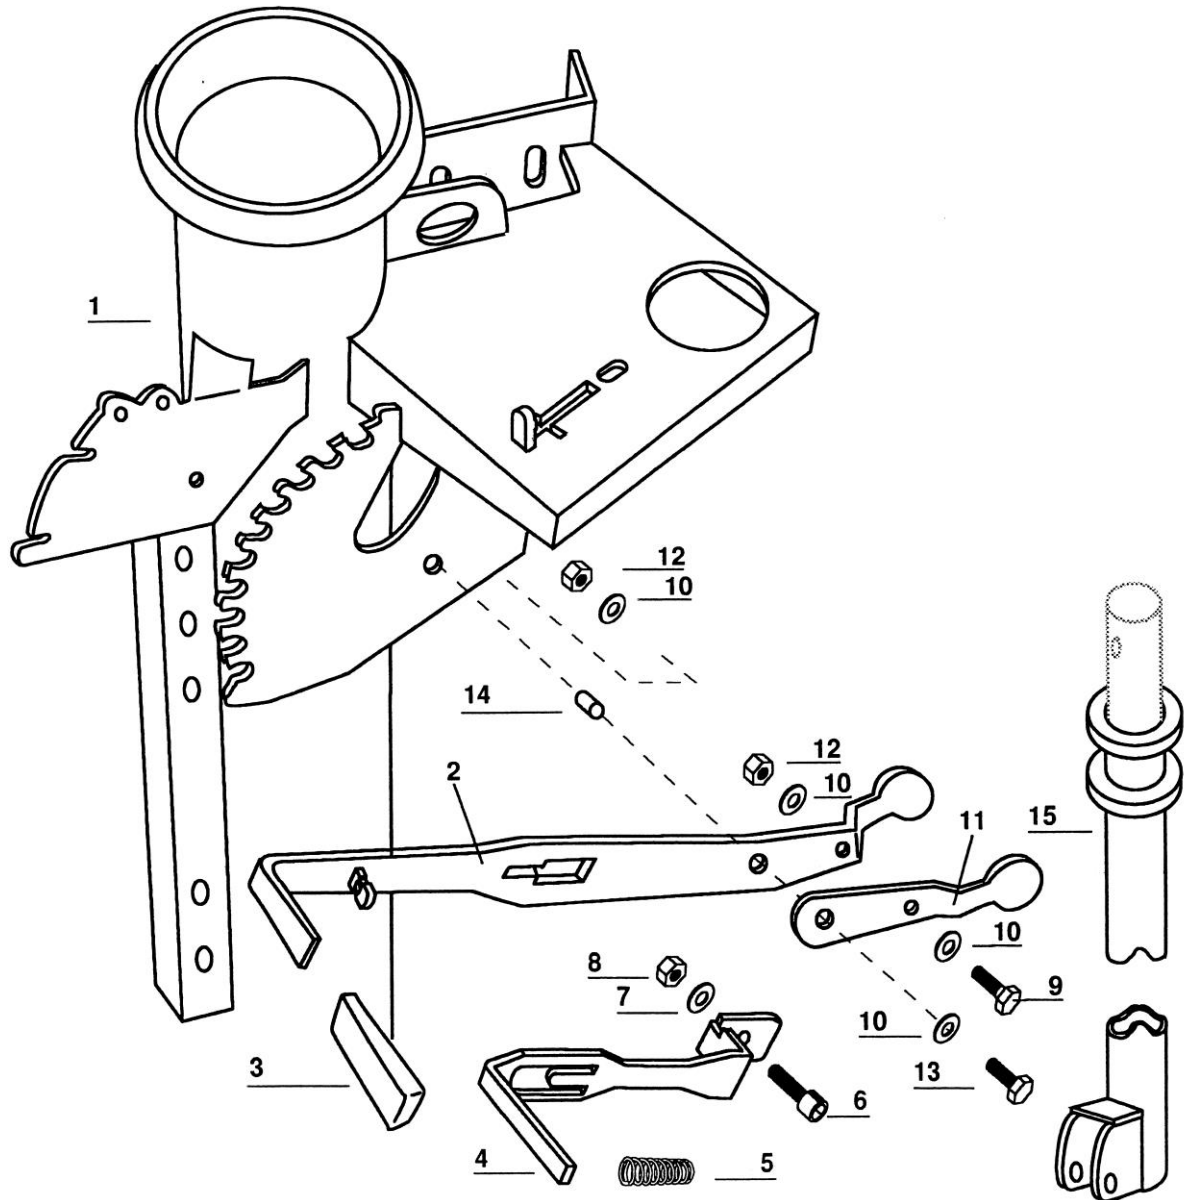

Spare parts catalogue

DUUN

Slurry pump SP200

Group: 131-2-3

Height maneuvering of the nozzle

Edition: 0205

Spare parts catalogue

DUUN

Slurry pump SP200

Group: 131-2-3	Height maneuvering of the nozzle	Edition: 0205

Pos.no.	Qty.	Designation	Article no.	Comment
1	1	Pump stem	1312335	
2	1	Handle, height man. of nozzle	1312353	
3	1	Plastic handle	2245062	
4	1	Locking handle	1312354	
5	1	Spring pressure Ø15x1,75 L:45	2912014	
6	1	Unbraco M 8x16, galvanized	2472310	
7	1	Washer M8 hot galvanized	2539048	
8	1	Hexagon nut M8 galvanized	2483609	
9	1	Hexagon screw M10x30 hot galvanized	2427299	
10	1	Washer M10 hot galvanized	2539060	
11	1	Part for operating fork	1312352	
12	2	Hexagon nut M10 lock. galvanized	2483610	
13	1	Hexagon screw M10x35 hot galvanized	2428310	
14	1	Bushing	1311880	
15	1	Tube for height regulation L-3,0	1312349	
	1	Tube for height regulation L-3,5	1312350	
	1	Tube for height regulation L-4,0	1312351	
	1	O-ring, included in pump	2957104