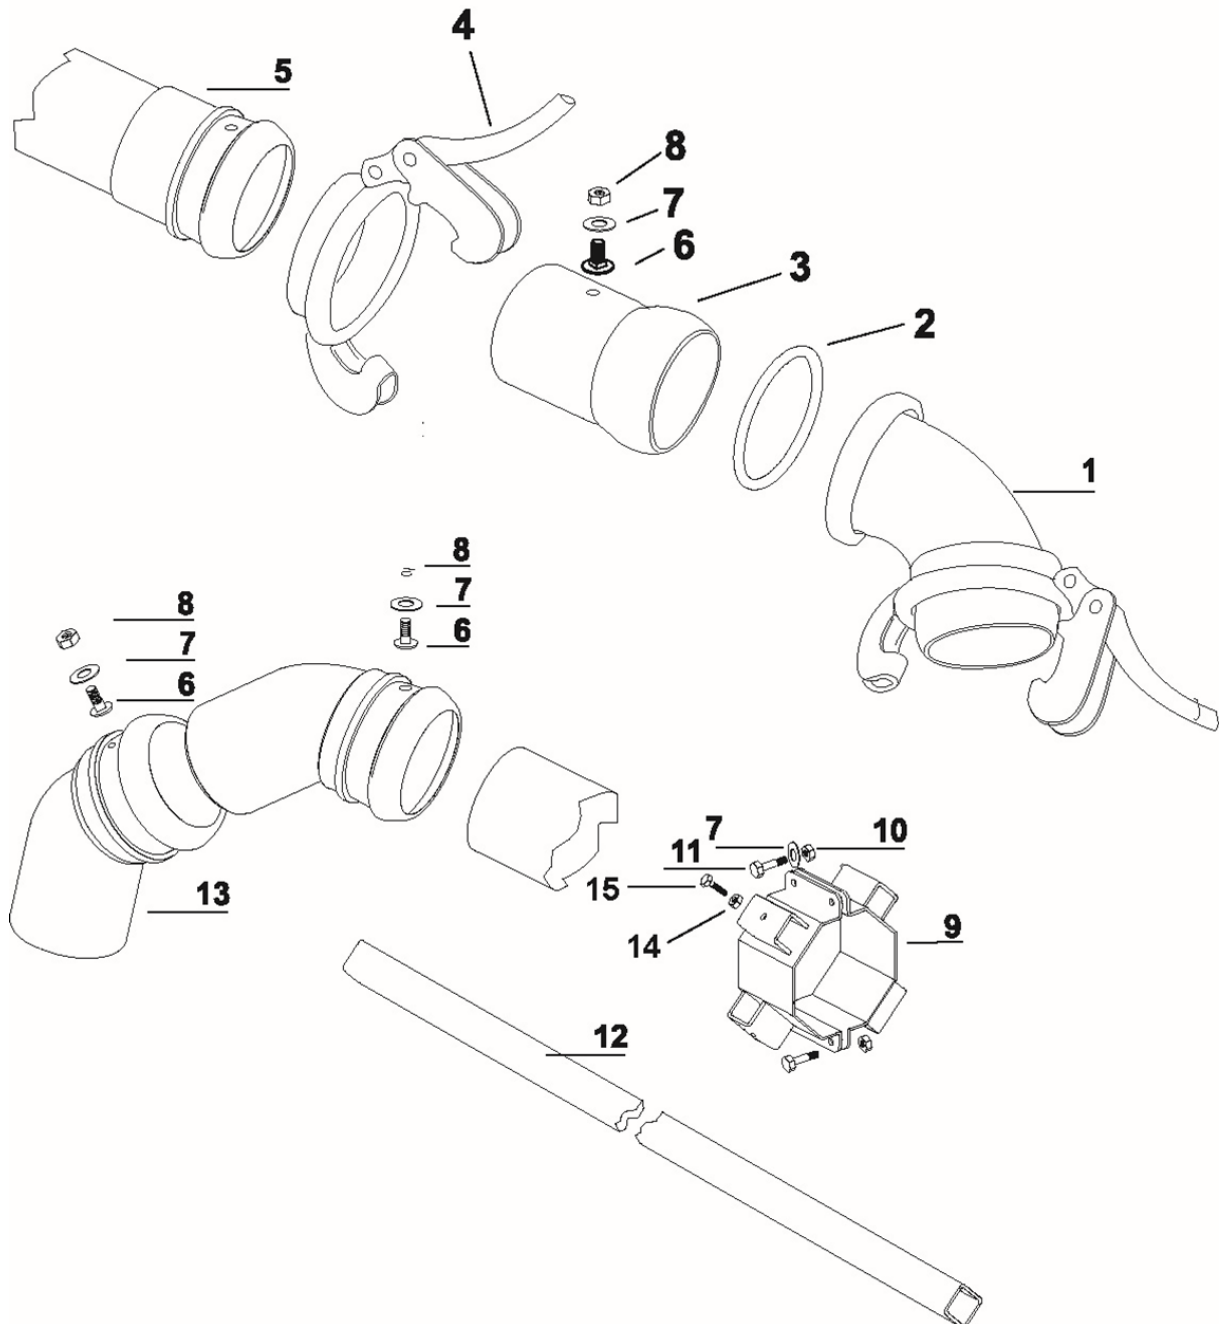

Spare parts catalogue

DUUN

Slurry pump SP200

Group: 131-2-3

Loading system inclined combi

Edition: 0205

Spare parts catalogue

DUUN

Slurry pump SP200

Group: 131-2-3	Loading system inclined combi	Edition: 0205

Pos.no.	Qty.	Designation	Article no.	Comm
1	1	Bauer coupling 6" male/female with 60' bend	1312020	
1	1	Bauer Coupling 6" male/female.mm/45'-bend	1312021	
1	1	Bauer coupling 6" male/female with 90' bend	1312022	
2	1	O-ring, included in bend	2957104	
3	1	Bauer coupling 6" male with tube $\varnothing$ 159	2957105	
4	1	Clamping ring for bauer connection	2957109	
5	1	Plastic tube PP 6" w/socket L:4m	2244216	
6	3	Locking head screw M8x25	2441246	
7	7	Washer M8 hot galvanized	2539048	
8	3	Hexagon nut M8 hot galvanized	2481809	
9	2	Loading tube rack	1312026	
10	4	Locking nut M8	2483609	
11	4	Hexagon screw m8x25 hot galvanized	2427246	
12	2	Legs for the rack L=3m	1311899	
13	2	Plastic bend PP 45'		
14	2	Nut 6kt m12 hot galvanized 8.8	2481811	
15	2	Hexagon screw M12x35 hot galvanized 8.8	2427350