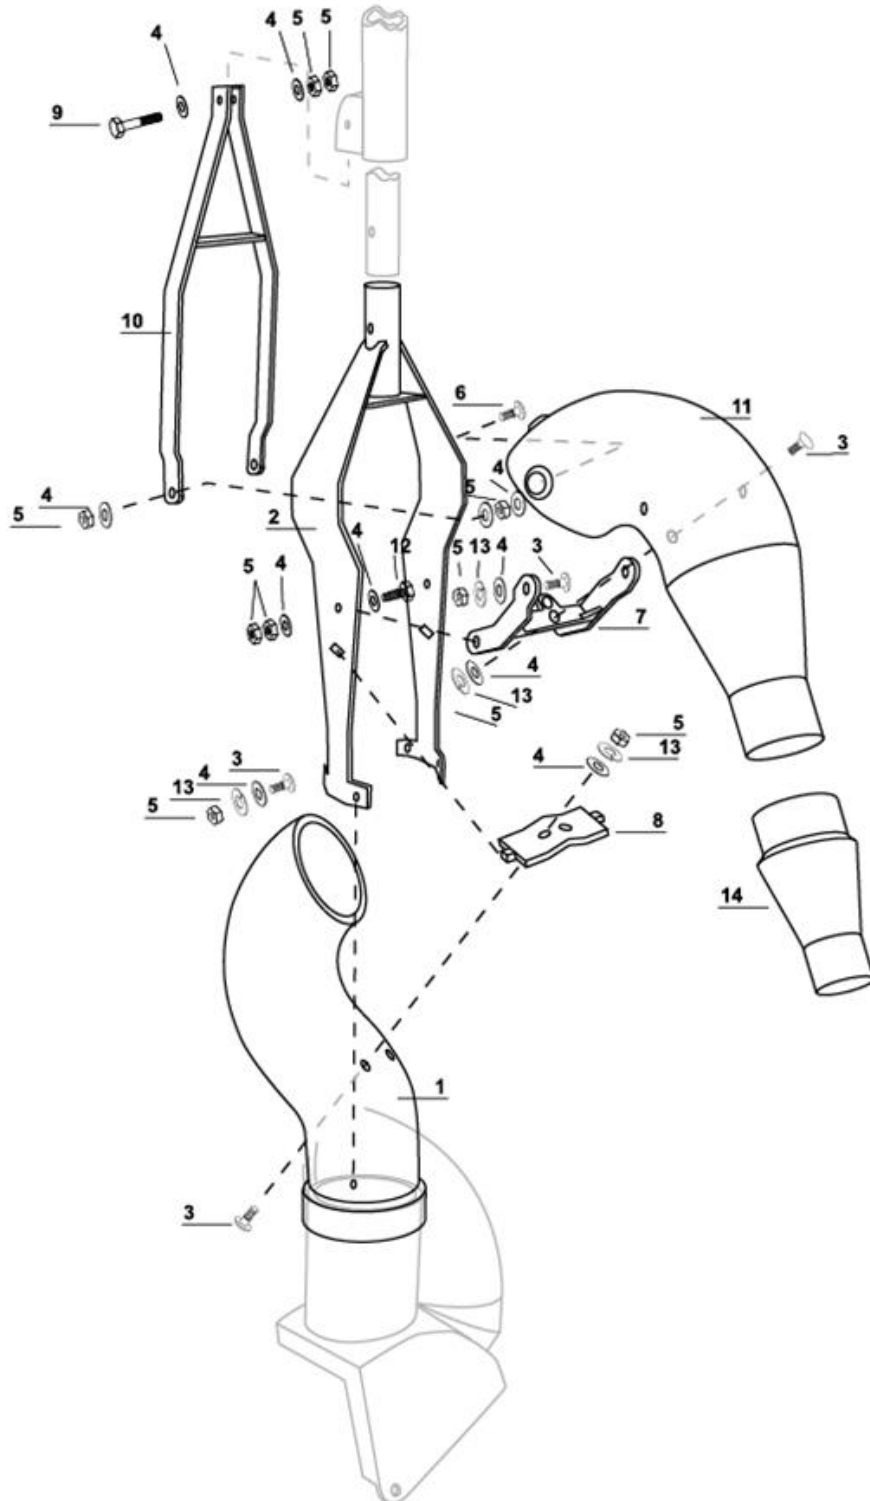

Spare parts catalogue

DUUN

Slurry pump SP200

Group: 131-2-3

Agitator parts

Edition: 0205

Spare parts catalogue

DUUN

Slurry pump SP200

Group: 131-2-3	Agitator parts	Edition: 0205

Pos.no.	Qty.	Designation	Article no.	Comment
1	1	The lower stirring tube	2245090	
2	1	Operating part, rotation	1312355	
3	9	Locking head screw M 10x30 hot galvanized	2444312	
4	21	Washer M 10 hot galvanized	2539060	
5	19	Hexagon nut M 10 hot galvanized	2481810	
6	2	Locking head screw M 10x45 hot galvanized	2444315	
7	1	Attachment for nozzle bend	1312356	
8	1	Bracing	1312380	
9	1	Hexagon screw M10x70 hot galvanized	2427312	
10	1	Height adjustment fork	1312357	
11	1	Nozzle bend	2245091	
12	2	Hexagon screw M10x35 hot galvanized	2427301	
13	9	Spring washer M10 hot galvanized	2539000	
14	1	Nozzle Ø75 w/screws	2245093